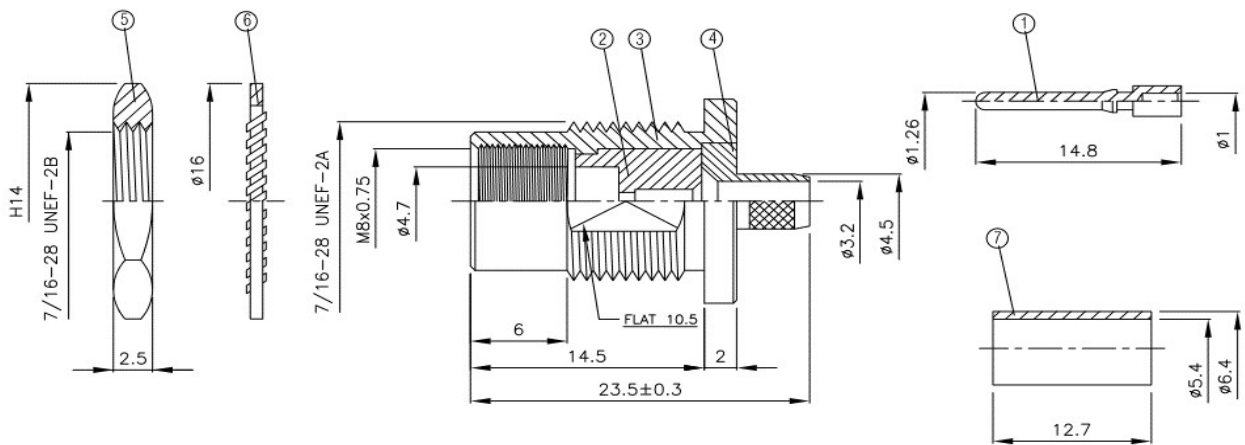

# NI - 131 / FME Stecker

NO	DESCRIPTION	MATERIAL	Q' TY	FINISH
1	PIN	BRASS	1	GOLD
2	INSULATION	TEFLON	1	TEFLON
3	BODY 1	BRASS	1	NICKEL
4	BODY 2	BRASS	1	NICKEL
5	NUT	BRASS	1	NICKEL
6	WASHER	BRASS	1	NICKEL
7	RING	BRASS	1	NICKEL